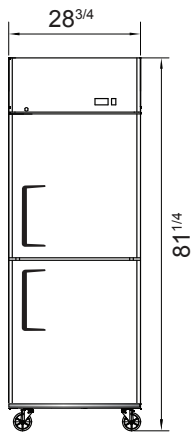

SPECIFICATIONS

Models	Door	Capacity (Cu.Ft.)	Shelves	Casters (inch)	Rated Current (A)	Voltage (V/Hz/Ph)	HP	Refrigerant	Exterior Dimensions (inch)	Net Weight (lb)	Gross Weight (lb)
MBF8010GR	2	21.4	3	4	2.1	115/60/1	1/7	R290	28 ^{3/4} ×31 ^{3/4} ×81 ^{1/4}	254	271
MBF8010GRL	2	21.4	3	4	2.1	115/60/1	1/7	R290	28 ^{3/4} ×31 ^{3/4} ×81 ^{1/4}	254	271
MBF8011GR	4	43.2	6	4	1.8	115/60/1	1/5	R600a	51 ^{3/4} ×31 ^{3/4} ×81 ^{1/4}	378	427

PLAN VIEW

MBF8010GR

MBF8010GRL

MBF8011GR

*Interior Dimensions

SELF-CLOSING AND STAY OPEN DOOR FEATURE

Casters

Epoxy shelves