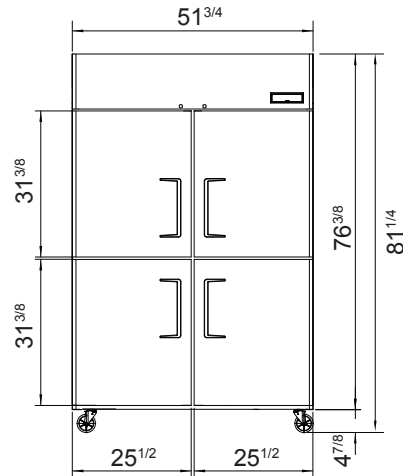

SPECIFICATIONS

Models	Door	Capacity (Cu.Ft.)	Shelves	Casters (inch)	Rated Current (A)	Voltage (V/Hz/Ph)	HP	Refrigerant	Exterior Dimensions (inch)	Net Weight (lb)	Gross Weight (lb)
MBF8010GR	2	21.4	3	4	2.1	115/60/1	1/7	R290	28 ^{3/4} ×31 ^{3/4} ×81 ^{1/4}	254	271
MBF8010GRL	2	21.4	3	4	2.1	115/60/1	1/7	R290	28 ^{3/4} ×31 ^{3/4} ×81 ^{1/4}	254	271
MBF8011GR	4	43.2	6	4	1.8	115/60/1	1/5	R600a	51 ^{3/4} ×31 ^{3/4} ×81 ^{1/4}	378	427

PLAN VIEW

MBF8010GR

MBF8010GRL

MBF8011GR

*Interior Dimensions

SELF-CLOSING AND STAY OPEN DOOR FEATURE

Casters

Epoxy shelves