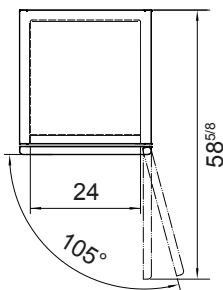

SPECIFICATIONS

Models	Door	Capacity (Cu.Ft.)	Shelves	Casters (inch)	Rated Current (A)	Voltage (V/Hz/Ph)	HP	Refrigerant	Exterior Dimensions (inch)	Net Weight (lb)	Gross Weight (lb)
MBF8010GR	2	21.4	3	4	2.1	115/60/1	1/7	R290	28 ^{3/4} ×31 ^{3/4} ×81 ^{1/4}	254	271
MBF8010GRL	2	21.4	3	4	2.1	115/60/1	1/7	R290	28 ^{3/4} ×31 ^{3/4} ×81 ^{1/4}	254	271
MBF8011GR	4	43.2	6	4	1.8	115/60/1	1/5	R600a	51 ^{3/4} ×31 ^{3/4} ×81 ^{1/4}	378	427

PLAN VIEW

MBF8010GR

MBF8010GRL

MBF8011GR

*Interior Dimensions

SELF-CLOSING AND STAY OPEN DOOR FEATURE

Casters

Epoxy shelves