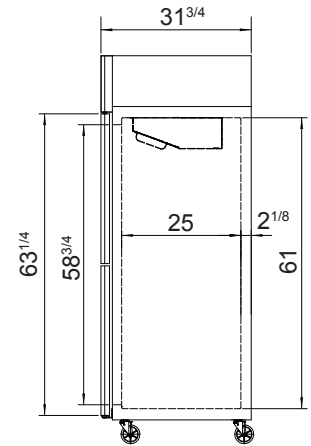

SPECIFICATIONS

Models	Door	Capacity (Cu.Ft.)	Shelves	Casters (inch)	Rated Current (A)	Voltage (V/Hz/Ph)	HP	Refrigerant	Exterior Dimensions (inch)	Net Weight (lb)	Gross Weight (lb)
MBF8010GR	2	21.4	3	4	2.1	115/60/1	1/7	R290	28 ^{3/4} ×31 ^{3/4} ×81 ^{1/4}	254	271
MBF8010GRL	2	21.4	3	4	2.1	115/60/1	1/7	R290	28 ^{3/4} ×31 ^{3/4} ×81 ^{1/4}	254	271
MBF8011GR	4	43.2	6	4	1.8	115/60/1	1/5	R600a	51 ^{3/4} ×31 ^{3/4} ×81 ^{1/4}	378	427

PLAN VIEW

MBF8010GR

MBF8010GRL

MBF8011GR

*Interior Dimensions

SELF-CLOSING AND STAY OPEN DOOR FEATURE

Casters

Epoxy shelves