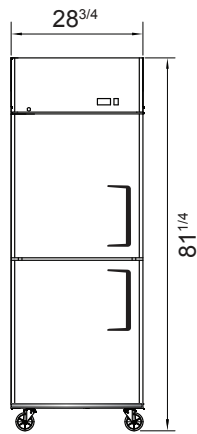

SPECIFICATIONS

Models	Door	Capacity (Cu.Ft.)	Shelves	Casters (inch)	Rated Current (A)	Voltage (V/Hz/Ph)	HP	Refrigerant	Exterior Dimensions (inch)	Net Weight (lb)	Gross Weight (lb)
MBF8010GR	2	21.4	3	4	2.1	115/60/1	1/7	R290	28 ^{3/4} ×31 ^{3/4} ×81 ^{1/4}	254	271
MBF8010GRL	2	21.4	3	4	2.1	115/60/1	1/7	R290	28 ^{3/4} ×31 ^{3/4} ×81 ^{1/4}	254	271
MBF8011GR	4	43.2	6	4	1.8	115/60/1	1/5	R600a	51 ^{3/4} ×31 ^{3/4} ×81 ^{1/4}	378	427

PLAN VIEW

MBF8010GR

MBF8010GRL

MBF8011GR

*Interior Dimensions

SELF-CLOSING AND STAY OPEN DOOR FEATURE

Casters

Epoxy shelves