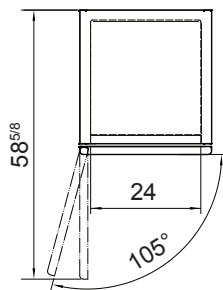

SPECIFICATIONS

Models	Door	Capacity (Cu.Ft.)	Shelves	Casters (inch)	Rated Current (A)	Voltage (V/Hz/Ph)	HP	Refrigerant	Exterior Dimensions (inch)	Net Weight (lb)	Gross Weight (lb)
MBF8010GR	2	21.4	3	4	2.1	115/60/1	1/7	R290	28 ^{3/4} ×31 ^{3/4} ×81 ^{1/4}	254	271
MBF8010GRL	2	21.4	3	4	2.1	115/60/1	1/7	R290	28 ^{3/4} ×31 ^{3/4} ×81 ^{1/4}	254	271
MBF8011GR	4	43.2	6	4	1.8	115/60/1	1/5	R600a	51 ^{3/4} ×31 ^{3/4} ×81 ^{1/4}	378	427

PLAN VIEW

MBF8010GR

MBF8010GRL

MBF8011GR

*Interior Dimensions

SELF-CLOSING AND STAY OPEN DOOR FEATURE

Casters

Epoxy shelves