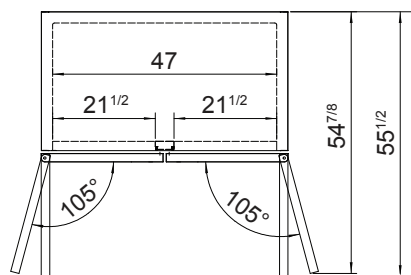

SPECIFICATIONS

Models	Door	Capacity (Cu.Ft.)	Shelves	Casters (inch)	Rated Current (A)	Voltage (V/Hz/Ph)	HP	Refrigerant	Exterior Dimensions (inch)	Net Weight (lb)	Gross Weight (lb)
MBF8010GR	2	21.4	3	4	2.1	115/60/1	1/7	R290	28 ^{3/4} ×31 ^{3/4} ×81 ^{1/4}	254	271
MBF8010GRL	2	21.4	3	4	2.1	115/60/1	1/7	R290	28 ^{3/4} ×31 ^{3/4} ×81 ^{1/4}	254	271
MBF8011GR	4	43.2	6	4	1.8	115/60/1	1/5	R600a	51 ^{3/4} ×31 ^{3/4} ×81 ^{1/4}	378	427

PLAN VIEW

MBF8010GR

MBF8010GRL

MBF8011GR

*Interior Dimensions

SELF-CLOSING AND STAY OPEN DOOR FEATURE

Casters

Epoxy shelves