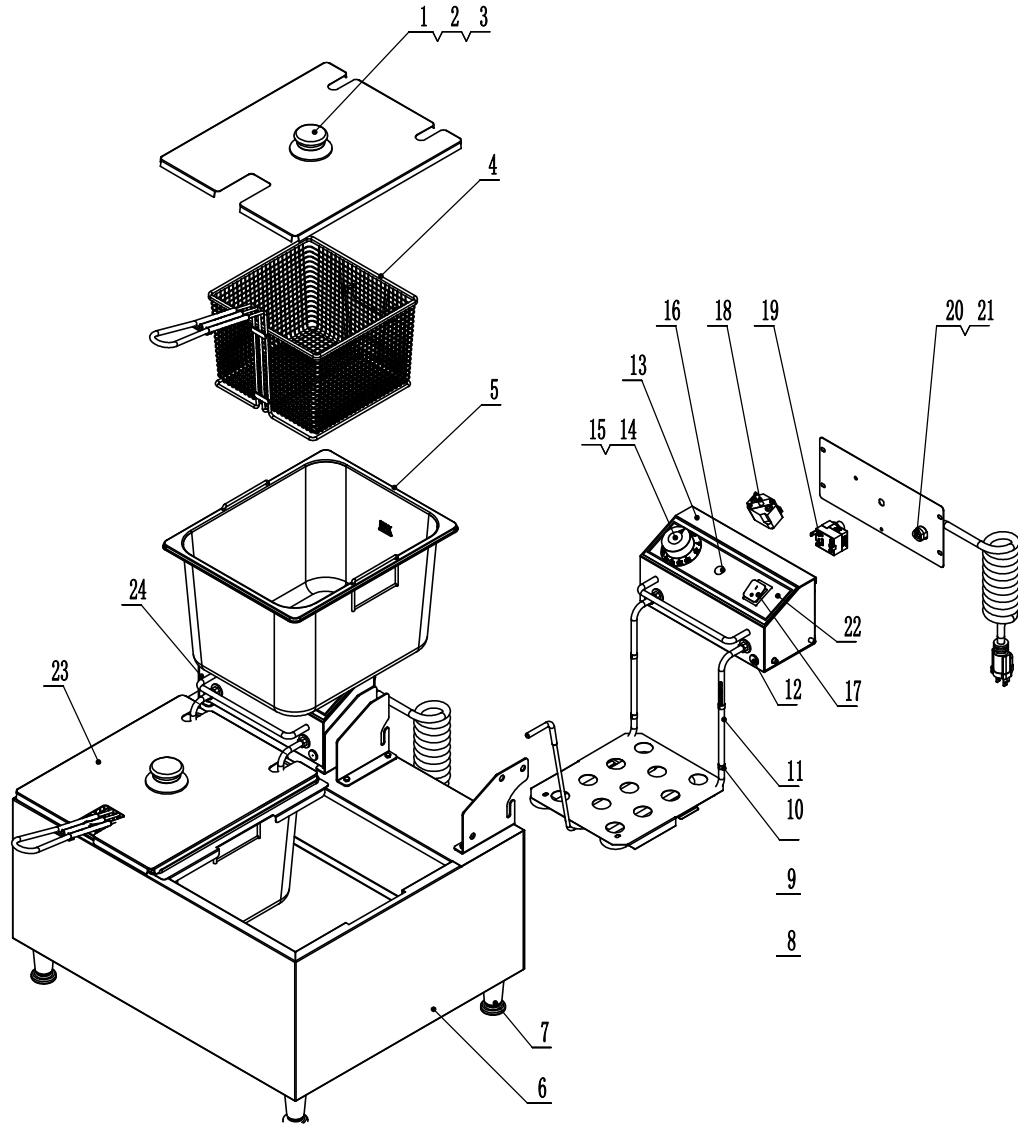

ACEF-32

22	E011501200020	Electric control cabinet	1
21	R03005001201	Power Cord/Plug 5-20P	2
20	R04011000388	Strain Relief	2
19	R03016001148	Thermal Reset	2
18	R03002000159	Thermal Reset	2
17	R03008000093	Power switch	2
16	R03004000151	Indicator Light	2
15	R06021000024	Knob	2
14	R06021000021	Fahrenheit Dial Plate	2
13	E011301200020	Control Enclosure	1
12	R04010000134	Rubber Ring	4
11	R03011000206	Heating Element	2
10	E010101100005430	Wire Clamp	12
9	E011501200006304	Right Tube Clamp	4
8	E0115012000040	Element Cover	2
7	R06001000184	Adjustable Foot	4
6	E011501200010	Fryer Cabinet	1
5	R18004000028	Oil Pan (10lbs)	2
4	R06018000052	Basket	2
3	R05025000001	Handle Screw	2
2	R04001000048	Cover Handle	2
1	E011501200005430	Pan Cover	2
No.	Part #	Part Name	Qty